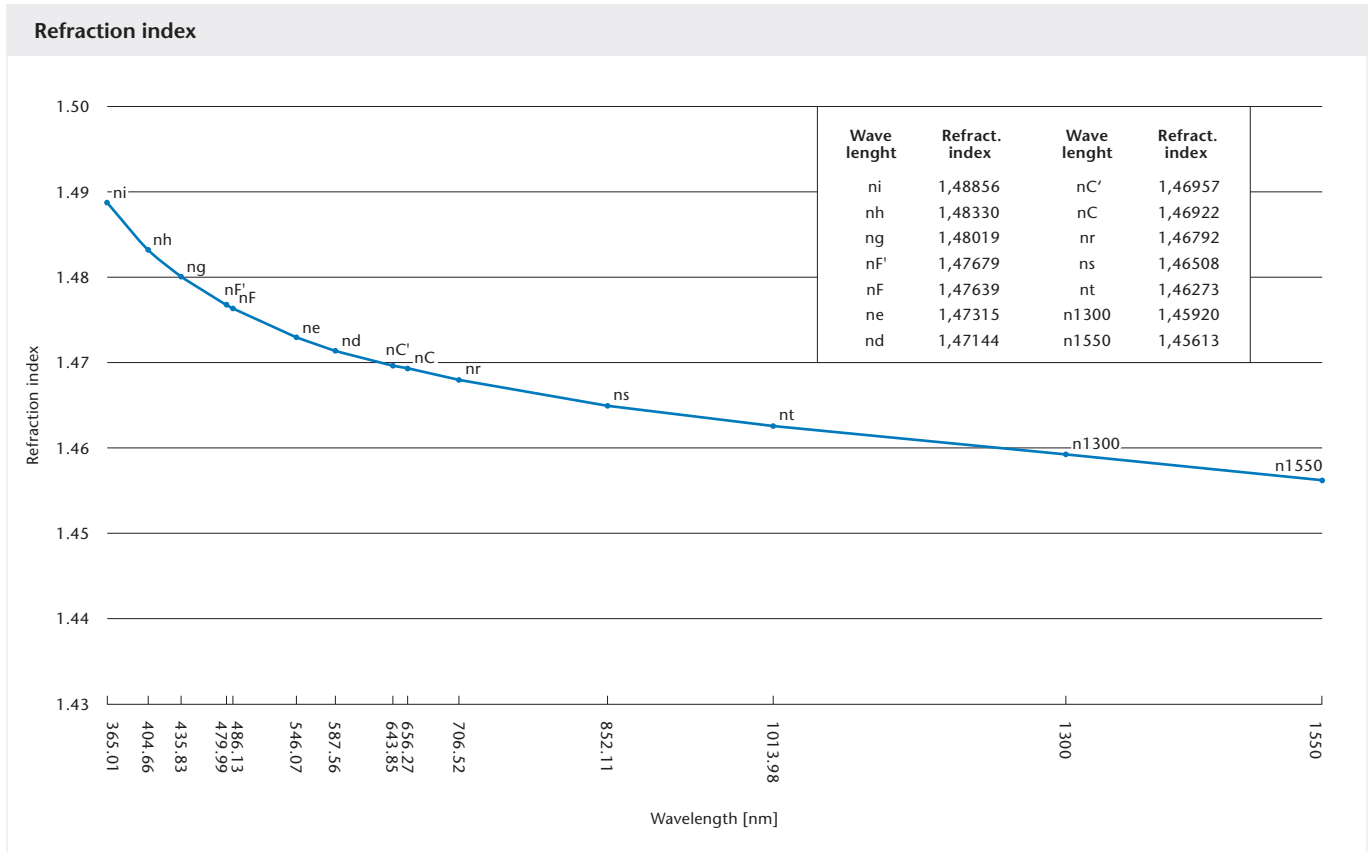

BOROFLOAT® 33 – Optical Properties

Refraction index.

The values given above serve as orientation values only!

Home Tech
 SCHOTT North America, Inc.
 5530 Shepherdsville Road
 Louisville, KY 40228
 USA
 Phone +1 (502) 657-4417
 Fax +1 (502) 966-4976
 borofloat@us.schott.com
 www.us.schott.com/borofloat